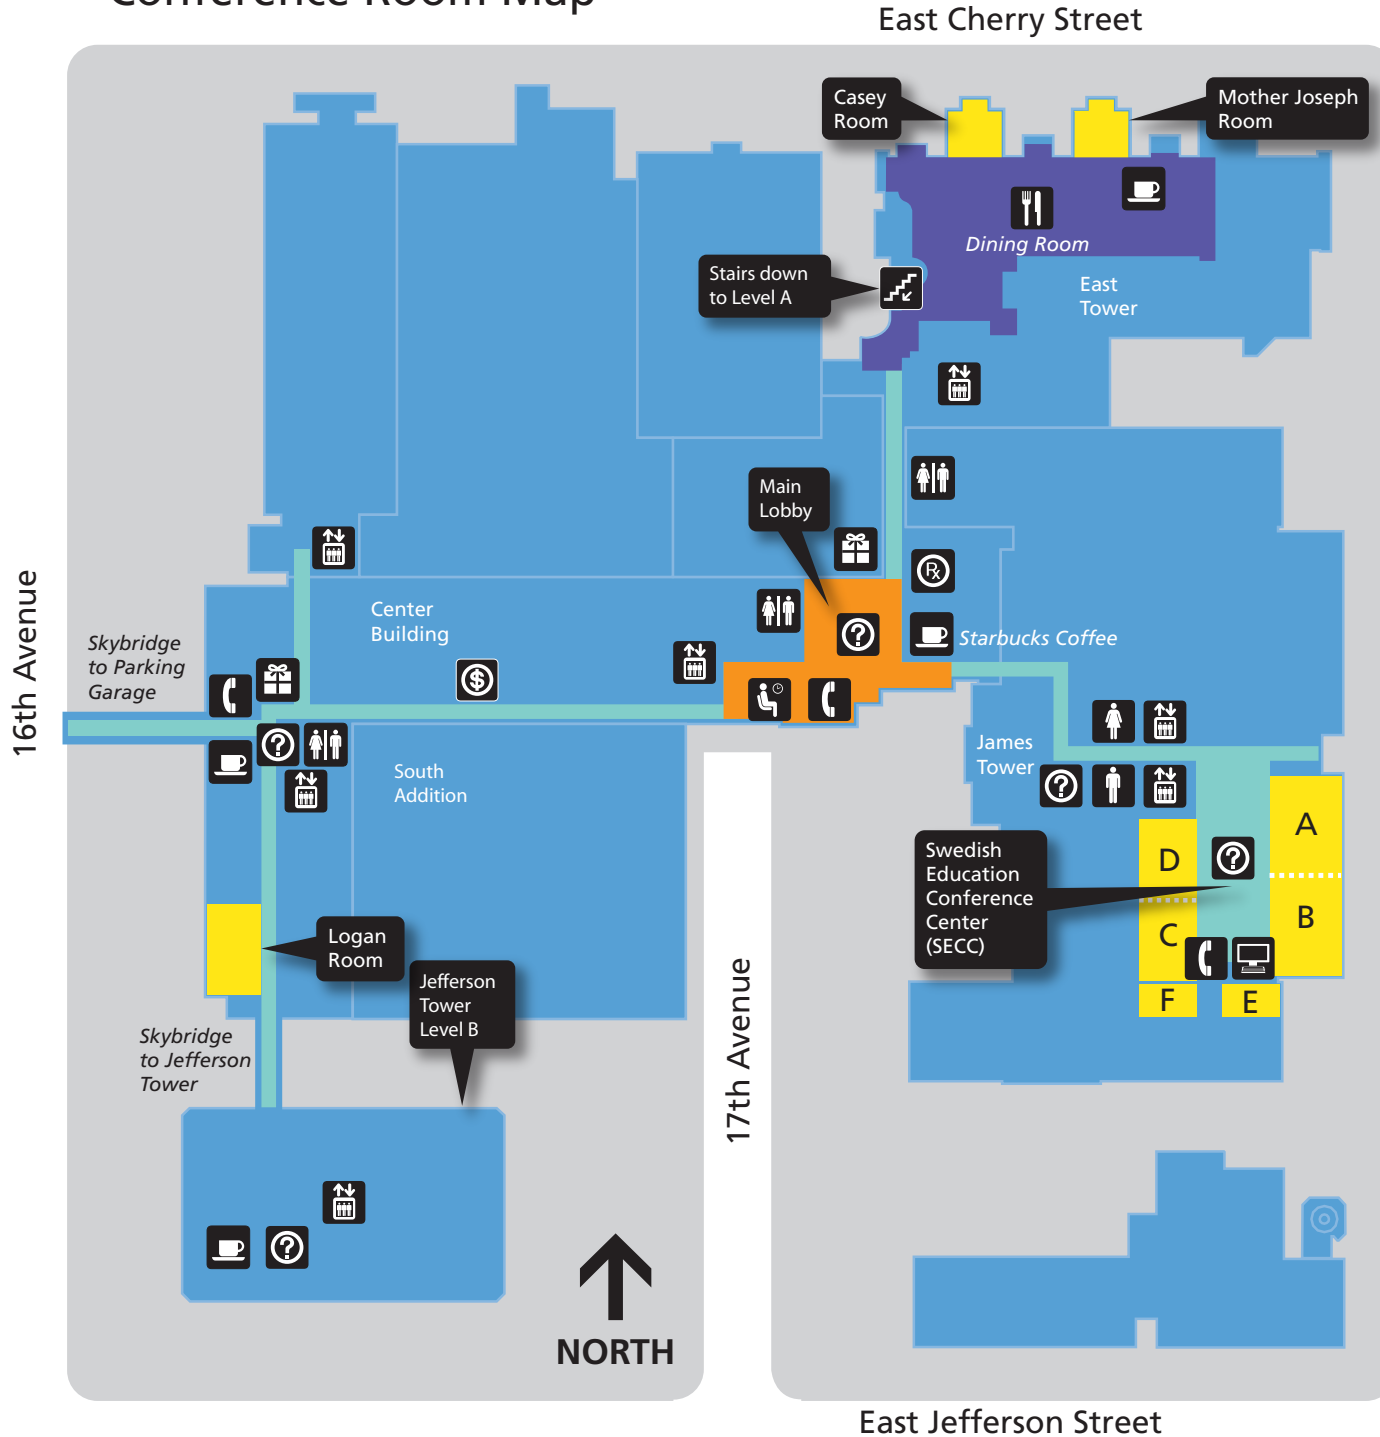

Swedish/Cherry Hill Campus Conference Room Map

18th Avenue

Map Key

- Cafe
- Cash Machine
- Computer Access
- Dining Room
- Elevators
- Gift Shop
- Information Desk
- Pharmacy
- Phone Access
- Restrooms
- Stairs
- Waiting Room