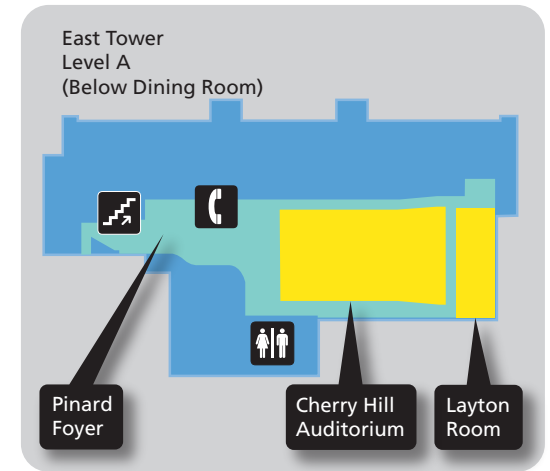

Swedish/Cherry Hill Campus Conference Room Map

18th Avenue

Map Key

- Cafe
- Cash Machine
- Computer Access
- Dining Room
- Elevators
- Gift Shop
- Information Desk
- Pharmacy
- Phone Access
- Restrooms
- Stairs
- Waiting Room